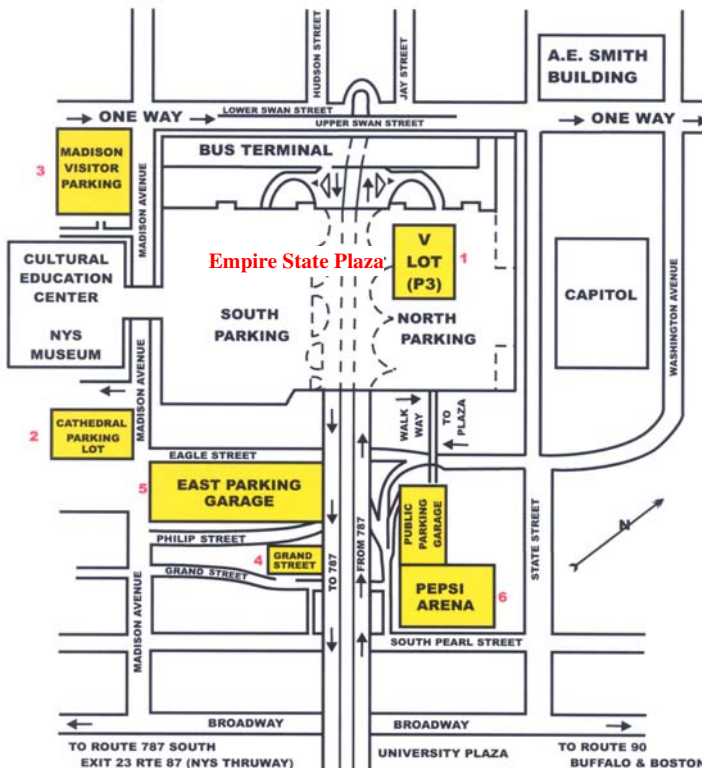

DRIVING DIRECTIONS

Directions to the Empire State Plaza Convention Center, Albany, NY 12223. Go to www.mapquest.com for door to door directions.

From the North: Take the Northway to I-90 East. Proceed east on I-90 to 787 South. Bear right onto 787 South and take exit 3A for the Empire State Plaza.

From the South: Take NYS Thruway to Exit 23 - straight through Toll Booth to 787, take Exit #3 for the Empire State Plaza.

From the East: Take I-90 West to 787 South. Follow 787 South and take exit 3A for the Empire State Plaza.

From the West: Take the NYS Thruway to Exit 24 (Albany). Proceed east on I-90 to 787 South. Bear right onto 787 South and take exit 3A for the Empire State Plaza.

PARKING - WWW.OGS.STATE.NY.US/PARKING

Parking Lots (rates from \$5 to \$15 per day)

1. V Lot (P3 North Parking) - Empire Plaza Underground Parking Level 3
2. Cathedral Park Lot - Madison Avenue east of Cultural Education Center
3. Madison Visitor Lot - Madison Avenue west of Cultural Education Center
4. Grand Street Surface Lot - Grand Street northeast side of ESP East Parking Garage
5. East Parking Garage - Corner of Eagle and Madison, east bound south mall arterial
6. Pepsi Arena Parking Garage - access from South Pearl Street ramp to Empire State Plaza